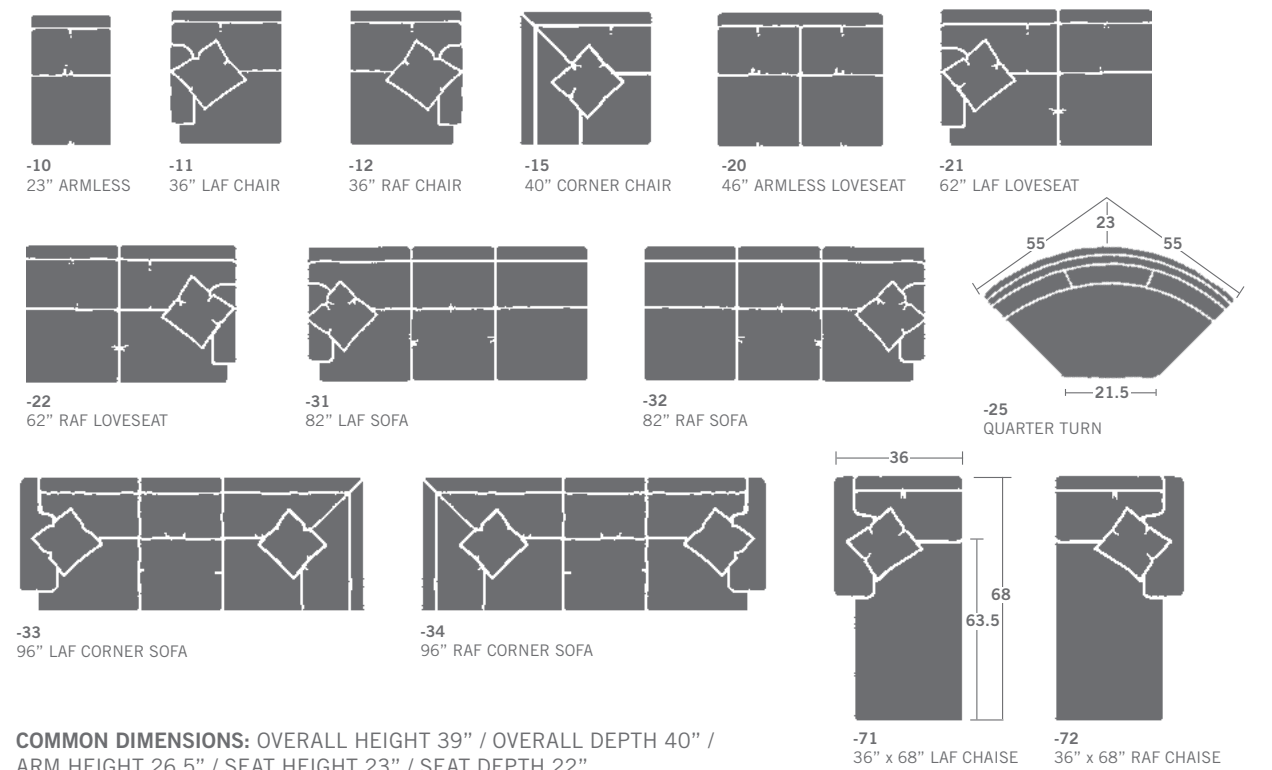

K57 SERIES

Shown:
K5703 CLIPPERTON SOFA
Track arm / Nebraska square tapered foot
Track arm style overall width is 3" shorter.
Available in leather. Nails and pillows not included.

SOFAS, LOVESEATS, CHAIRS AND OTTOMANS

NOTE: BOX BORDER SEMI-ATTACHED BACK / 19" DOG EAR THROW PILLOWS
* Illustrations not to scale

SLEEP SOFAS, SLEEPER LOVESEATS, SLEEPER SECTIONAL SOFAS, LOVESEATS AND CHAISE

SECTIONAL SOFAS, LOVESEATS, CHAIRS AND CORNERS

* Illustrations not to scale

COMMON DIMENSIONS: OVERALL HEIGHT 39" / OVERALL DEPTH 40" / ARM HEIGHT 26.5" / SEAT HEIGHT 23" / SEAT DEPTH 22"