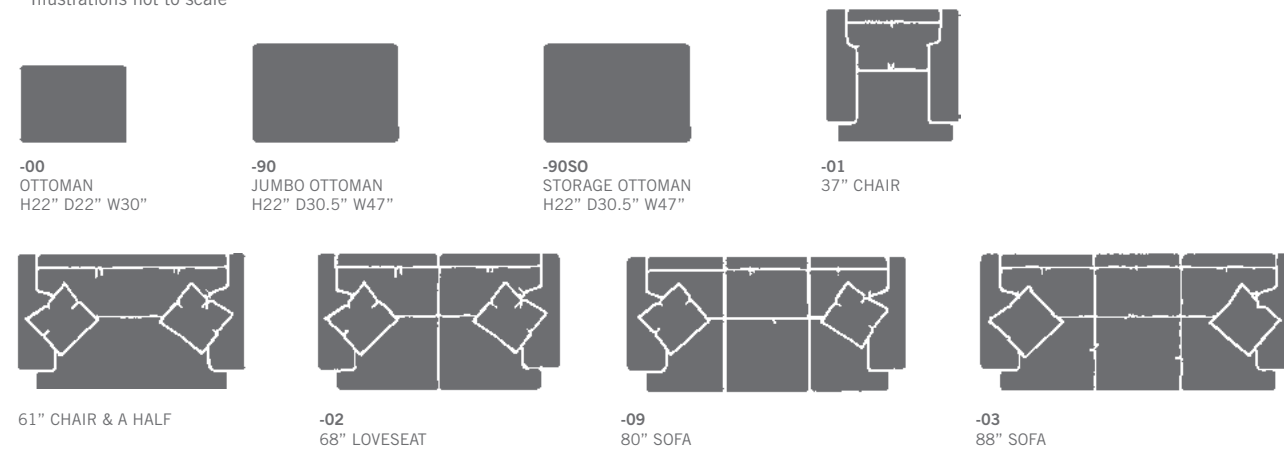

K43 SERIES

Shown:
K4303 GATES SOFA
Shirred panel / Roll arm / Waterfall skirt

K45 SERIES

Shown:
K4503 ROBERTS SOFA
Panel / Roll arm / 9" Kick pleat skirt

K55 SERIES

Shown:
K5503 COOPER SOFA
Panel / Roll arm / Round Montana bun foot
Optional Nebraska square tapered foot.
Available in leather. Nails and throw pillows not included.

K57 SERIES

Shown:
K5703 CLIPPERTON SOFA
Track arm / Nebraska square tapered foot
Track arm style overall width is 3" shorter.
Available in leather. Nails and pillows not included.

SOFAS, LOVESEATS, CHAIRS AND OTTOMANS

NOTE: BOX BORDER SEMI-ATTACHED BACK / 19" DOG EAR THROW PILLOWS
* Illustrations not to scale

SLEEP SOFAS, SLEEPER LOVESEATS, SLEEPER SECTIONAL SOFAS, LOVESEATS AND CHAISE

SECTIONAL SOFAS, LOVESEATS, CHAIRS AND CORNERS

* Illustrations not to scale

COMMON DIMENSIONS: OVERALL HEIGHT 39" / OVERALL DEPTH 40" / ARM HEIGHT 26.5" / SEAT HEIGHT 23" / SEAT DEPTH 22"