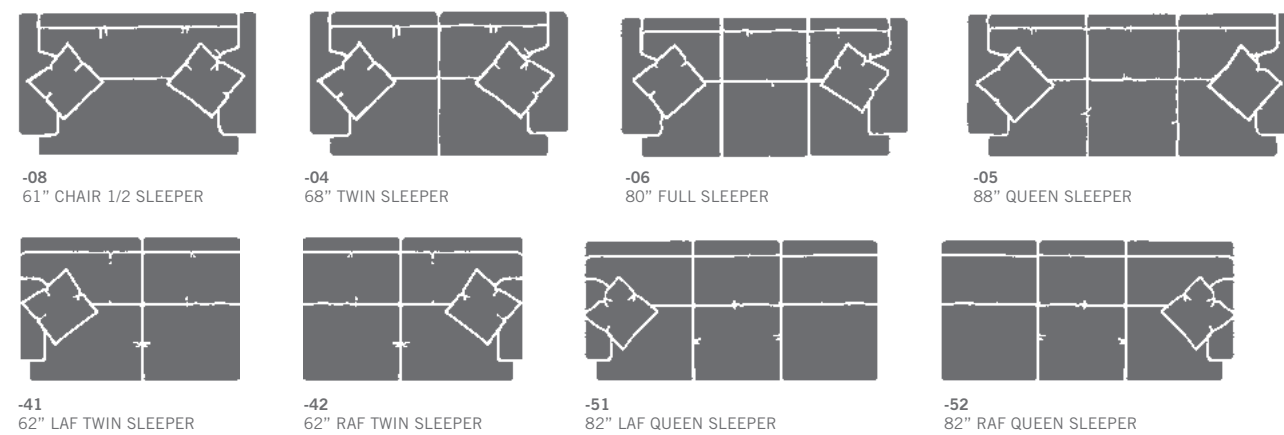

K43 SERIES

Shown:
K4303 GATES SOFA
Shirred panel / Roll arm / Waterfall skirt

K45 SERIES

Shown:
K4503 ROBERTS SOFA
Panel / Roll arm / 9" Kick pleat skirt

K55 SERIES

Shown:
K5503 COOPER SOFA
Panel / Roll arm / Round Montana bun foot
Optional Nebraska square tapered foot.
Available in leather. Nails and throw pillows not included.

K57 SERIES

Shown:
K5703 CLIPPERTON SOFA
Track arm / Nebraska square tapered foot
Track arm style overall width is 3" shorter.
Available in leather. Nails and pillows not included.

SOFAS, LOVESEATS, CHAIRS AND OTTOMANS

NOTE: BOX BORDER SEMI-ATTACHED BACK / 19" DOG EAR THROW PILLOWS
* Illustrations not to scale

SLEEP SOFAS, SLEEPER LOVESEATS, SLEEPER SECTIONAL SOFAS, LOVESEATS AND CHAISE

SECTIONAL SOFAS, LOVESEATS, CHAIRS AND CORNERS

* Illustrations not to scale

COMMON DIMENSIONS: OVERALL HEIGHT 39" / OVERALL DEPTH 40" / ARM HEIGHT 26.5" / SEAT HEIGHT 23" / SEAT DEPTH 22"