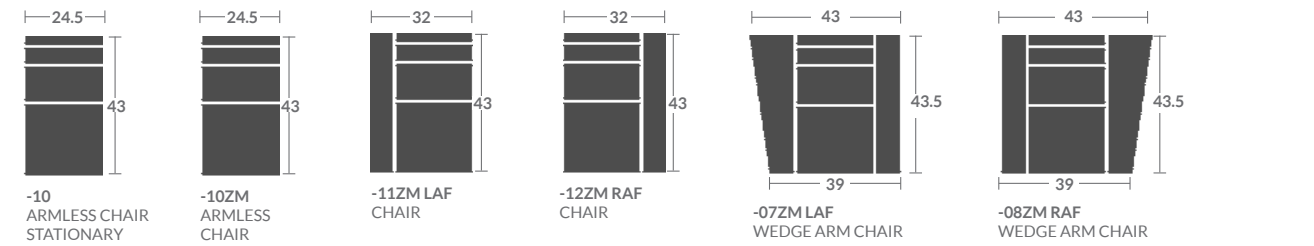

MOTORIZED RECLINING CHAIRS & HOME THEATER

Diagrams are not to scale

IMPORTANT

A DIAGRAM OUTLINING INDIVIDUAL PLACEMENT OF CHAIRS IN EACH ROW MUST BE SUBMITTED BEFORE AN ORDER IS PLACED INTO PRODUCTION. THIS ENSURES PROPER PLACEMENT OF CONNECTORS, AND CONFIRMS THAT THE CORRECT PIECES HAVE BEEN ORDERED FOR EACH ROW OF THEATER SEATING.