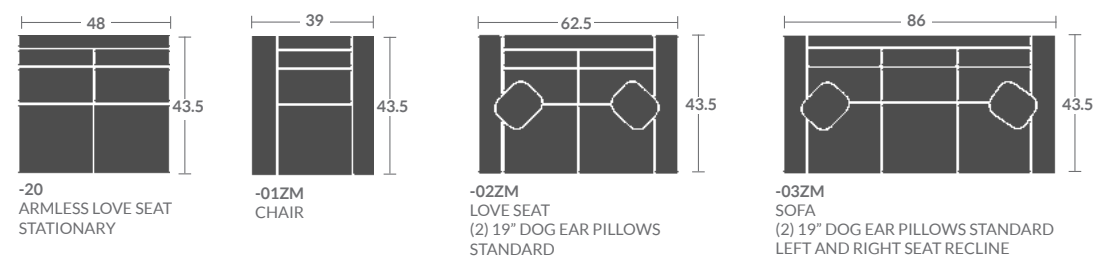

MOTORIZED RECLINING CHAIRS & HOME THEATER

Diagrams are not to scale

IMPORTANT

A DIAGRAM OUTLINING INDIVIDUAL PLACEMENT OF CHAIRS IN EACH ROW MUST BE SUBMITTED BEFORE AN ORDER IS PLACED INTO PRODUCTION. THIS ENSURES PROPER PLACEMENT OF CONNECTORS, AND CONFIRMS THAT THE CORRECT PIECES HAVE BEEN ORDERED FOR EACH ROW OF THEATER SEATING.