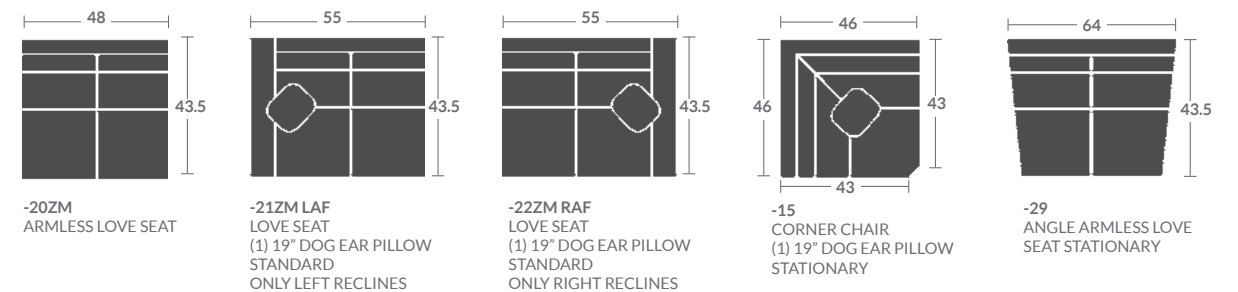

MOTORIZED RECLINING CHAIRS & HOME THEATER

Diagrams are not to scale

IMPORTANT

A DIAGRAM OUTLINING INDIVIDUAL PLACEMENT OF CHAIRS IN EACH ROW MUST BE SUBMITTED BEFORE AN ORDER IS PLACED INTO PRODUCTION. THIS ENSURES PROPER PLACEMENT OF CONNECTORS, AND CONFIRMS THAT THE CORRECT PIECES HAVE BEEN ORDERED FOR EACH ROW OF THEATER SEATING.