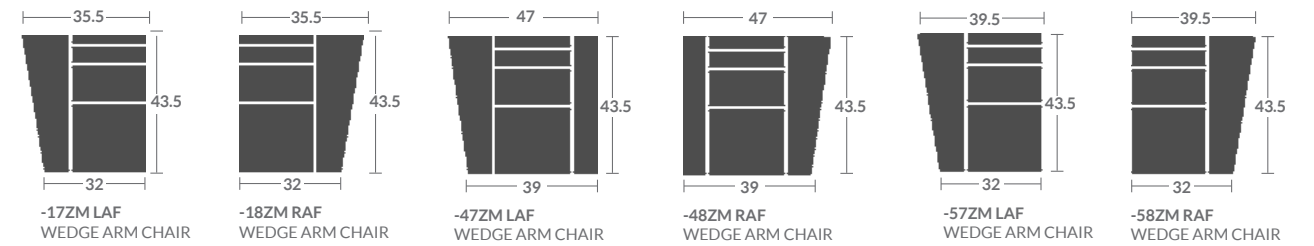

MOTORIZED RECLINING CHAIRS & HOME THEATER

Diagrams are not to scale

IMPORTANT

A DIAGRAM OUTLINING INDIVIDUAL PLACEMENT OF CHAIRS IN EACH ROW MUST BE SUBMITTED BEFORE AN ORDER IS PLACED INTO PRODUCTION. THIS ENSURES PROPER PLACEMENT OF CONNECTORS, AND CONFIRMS THAT THE CORRECT PIECES HAVE BEEN ORDERED FOR EACH ROW OF THEATER SEATING.