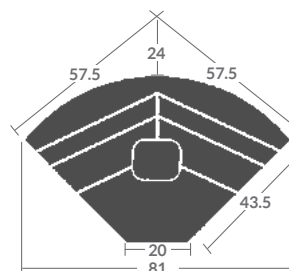

MOTORIZED RECLINING CHAIRS & HOME THEATER

Diagrams are not to scale

IMPORTANT

A DIAGRAM OUTLINING INDIVIDUAL PLACEMENT OF CHAIRS IN EACH ROW MUST BE SUBMITTED BEFORE AN ORDER IS PLACED INTO PRODUCTION. THIS ENSURES PROPER PLACEMENT OF CONNECTORS, AND CONFIRMS THAT THE CORRECT PIECES HAVE BEEN ORDERED FOR EACH ROW OF THEATER SEATING.