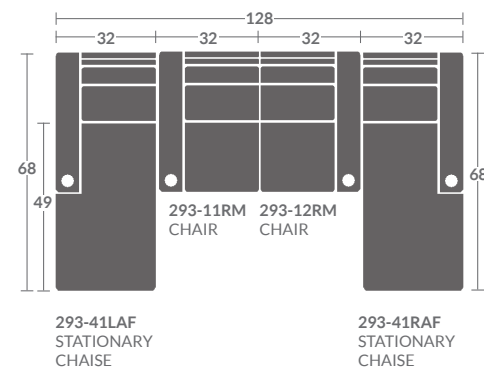

### 293-11RM LAF MOTORIZED CHAIR

Overall: h44.5 d40.5 w32  
Inside: d23 w24.5 ah26 sh23.5  
Wall clearance 7 Extension 69

### 293-12RM RAF MOTORIZED CHAIR

Overall: h44.5 d40.5 w32  
Inside: d23 w24.5 ah26 sh23.5  
Wall clearance 7 Extension 69

### 293-42 RAF STATIONARY CHAISE

Overall: h44.5 d68 w32  
Inside: d49 w24.5 ah26 sh23.5

Available in leather. 1/2" French Natural nails standard on leather.

## GENERAL DIMENSIONS

OVERALL HEIGHT: 44.5  
INSIDE SEAT DEPTH: 23  
ARM HEIGHT: 26  
SEAT HEIGHT: 23.5  
FULL EXTENSION: 69  
PROXIMITY TO WALL: 7  
\*REQUIRES A POWER OUTLET.  
\*RECHARGEABLE BATTERY OPTIONAL.