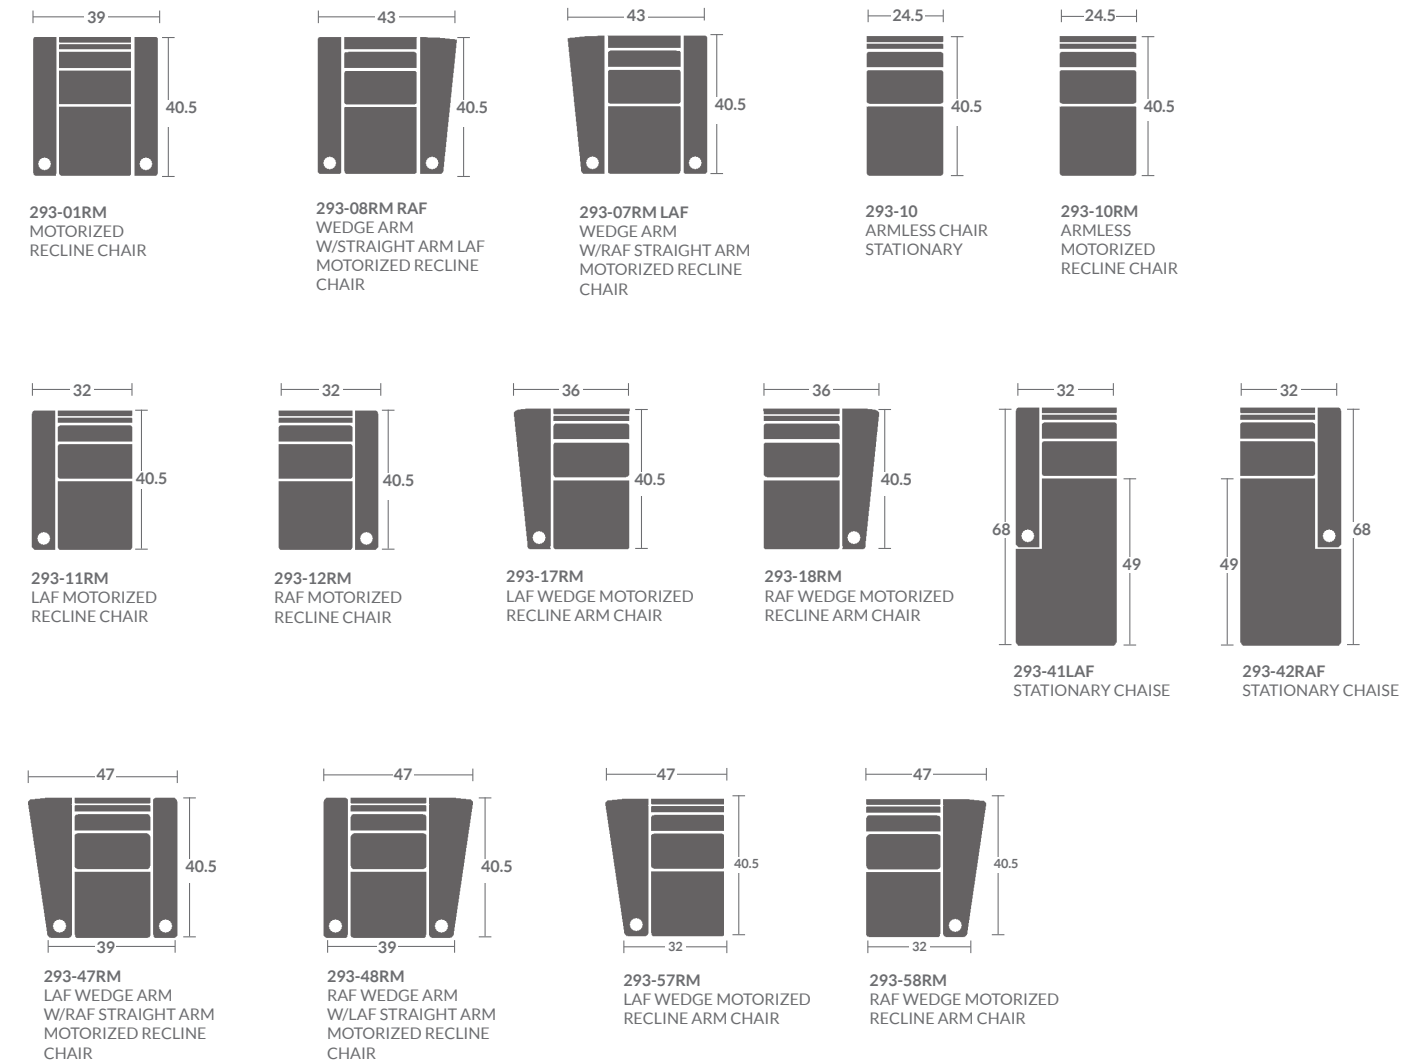

Diagrams are not to scale